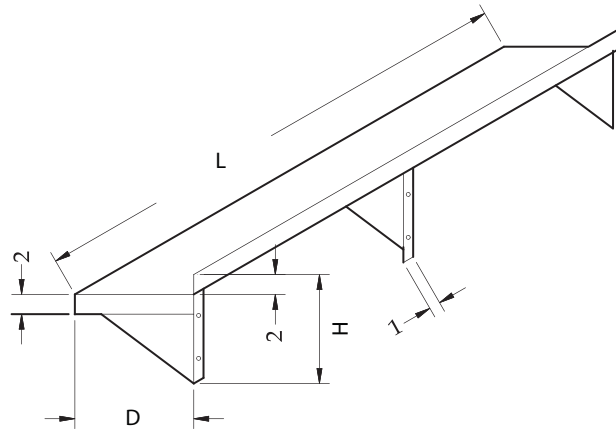

4184 E. Conant St.
 Long Beach, CA 90808
 Tel. 800-500-3519
 Fax. 310-900-1066
 www.turboairinc.com

Project :

Model # :

Item # :

Qty :

Available W/H :

Approval :

Wall Shelves

HIGH QUALITY 304 STAINLESS STEEL

Model : TSWS-

≡ FEATURES & BENEFITS ≡

- All 304 stainless steel
- Wide selection of sizes
- Die-formed mounting brackets
- Space-saving wall mount design

(Unit : inch)

Model *	Ga.	L	D	H	Net Weight †
TSWS-1224	18	24	12	10	8
TSWS-1236	18	36	12	10	10
TSWS-1248	18	48	12	10	13
TSWS-1260	18	60	12	10	16
TSWS-1272	18	72	12	10	18
TSWS-1284	18	84	12	10	21
TSWS-1296	18	96	12	10	23
TSWS-1424	18	24	14	11	9
TSWS-1436	18	36	14	11	12
TSWS-1448	18	48	14	11	15
TSWS-1460	18	60	14	11	18
TSWS-1472	18	72	14	11	21
TMWS-1922	18	22	19	10	10